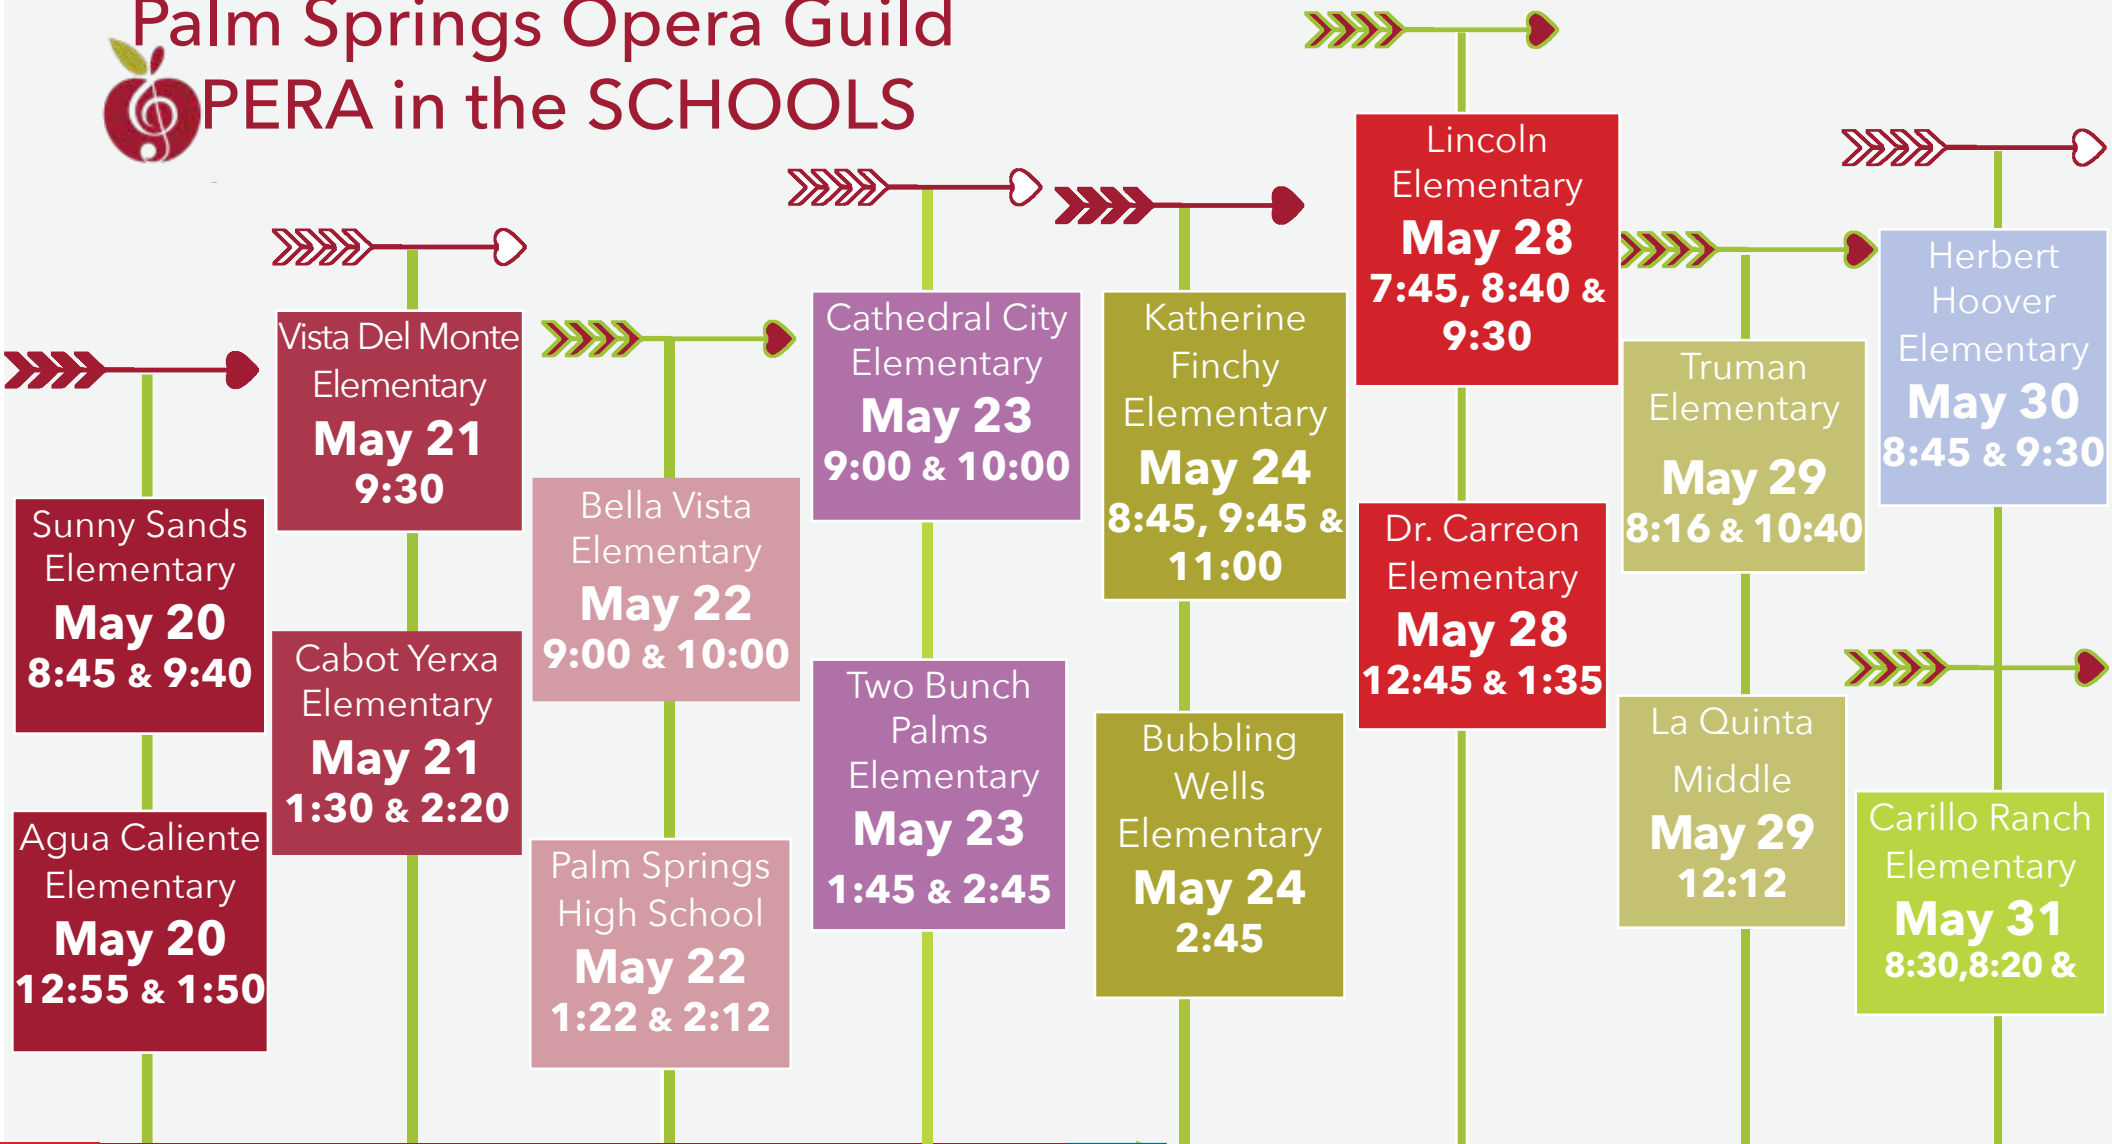

Palm Springs Opera Guild OPERA in the SCHOOLS

2019 SCHOOL SITES INCLUDE
PALM SPRINGS UNIFIED SCHOOL DISTRICT
DESERT SANDS UNIFIED SCHOOL DISTRICT

25,000+ STUDENTS in 2-WEEKS

SPONSORS

Members/Sponsors should you plan to attend a performance, proceed to the school's Main Office. Photo ID required.